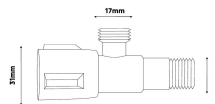

DCDT-305 Close Coupled Toilet

Siphon/Wasdown - Dual Flush : 3/6 Liter

Size : 655(W) x 380(D) x 840(H)

Seat & Cover : Polypropylene

Bowl Shape : Square

Rough-in : 250mm/180mm

S/P Trap : S-Trap/P-Trap (you can choose the available types)

Technical Drawing

Flange for P-Trap

D001SL-P

Flange for S-Trap

D001SL

Angle Valve

DCDT001-SV

Some specs and products may not be available in your area.
You check with your nearest reseller for the newly updated prices.
Please visit at www.daelim.id for your more information