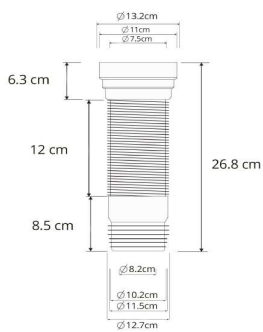

DCDT-305 Close Coupled Toilet

Siphon/Wasdown - Dual Flush : 3/6 Liter

Size : 655(W) x 380(D) x 840(H)

Seat & Cover : Polypropylene

Bowl Shape : Square

Rough-in : 250mm/180mm

S/P Trap : S-Trap/P-Trap (you can choose the available types)

Technical Drawing

Flange for P-Trap

D001SL-P

Flange for S-Trap

D001SL

Angle Valve

DCDT001-SV

Some specs and products may not be available in your area.
You check with your nearest reseller for the newly updated prices.
Please visit at www.daelim.id for your more information