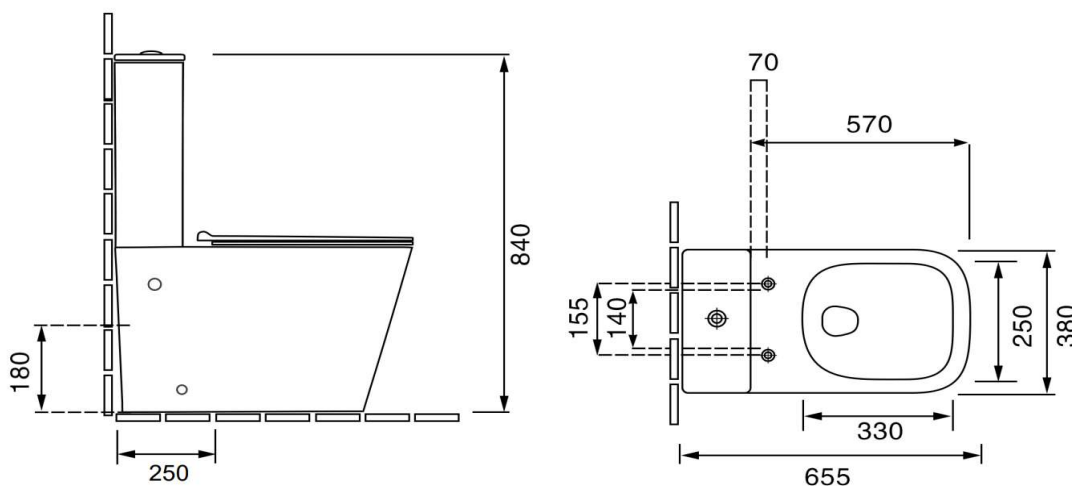

DCDT-305 Close Coupled Toilet

Siphon/Wasdown - Dual Flush : 3/6 Liter

Size : 655(W) x 380(D) x 840(H)

Seat & Cover : Polypropylene

Bowl Shape : Square

Rough-in : 250mm/180mm

S/P Trap : S-Trap/P-Trap (you can choose the available types)

Technical Drawing

Flange for P-Trap

D001SL-P

Flange for S-Trap

D001SL

Angle Valve

DCDT001-SV

Some specs and products may not be available in your area.
You check with your nearest reseller for the newly updated prices.
Please visit at www.daelim.id for your more information