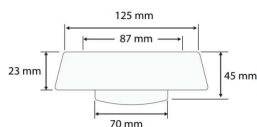

DCDT-305 Close Coupled Toilet

Siphon/Wasdown - Dual Flush : 3/6 Liter

Size : 655(W) x 380(D) x 840(H)

Seat & Cover : Polypropylene

Bowl Shape : Square

Rough-in : 250mm/180mm

S/P Trap : S-Trap/P-Trap (you can choose the available types)

Technical Drawing

Flange for P-Trap

D001SL-P

Flange for S-Trap

D001SL

Angle Valve

DCDT001-SV

Some specs and products may not be available in your area.
You check with your nearest reseller for the newly updated prices.
Please visit at www.daelim.id for your more information