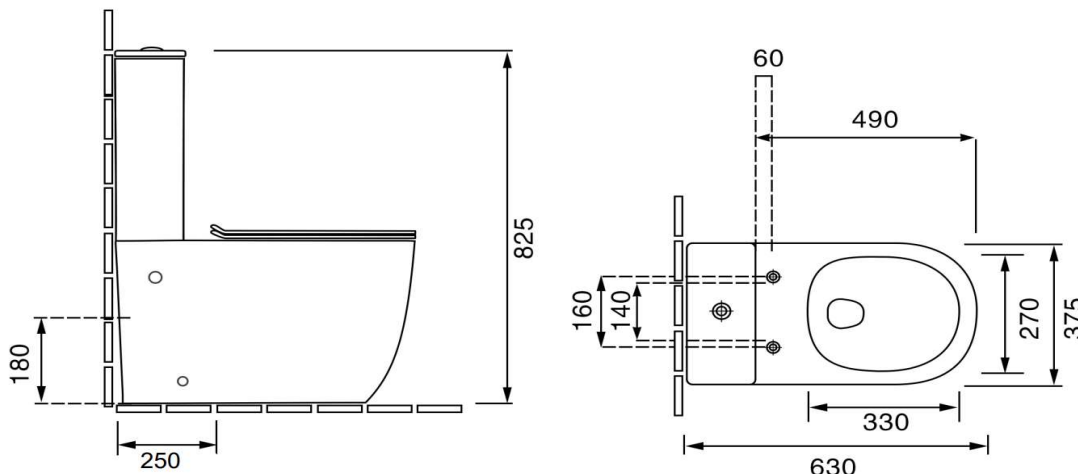

DCDT-303 Close Coupled Toilet

Siphon/Wasdown - Dual Flush : 3/6 Liter

Size : 630(W) x 375(D) x 825(H)

Seat & Cover : Polypropylene

Bowl Shape : Round

Rough-in : 250mm/180mm

S/P Trap : S-Trap/P-Trap (you can choose the available types)

Technical Drawing

Flange for P-Trap

D001SL-P

Flange for S-Trap

D001SL

Angle Valve

DCDT001-SV

Some specs and products may not be available in your area.
You check with your nearest resler for the newly updated prices.
Please visit at www.daelim.id for your more information