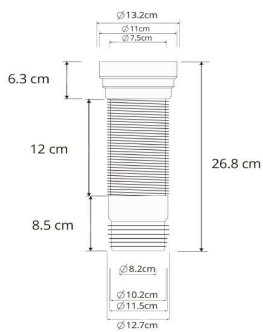

DCDT-303 Close Coupled Toilet

Siphon/Wasdown - Dual Flush : 3/6 Liter

Size : 630(W) x 375(D) x 825(H)

Seat & Cover : Polypropylene

Bowl Shape : Round

Rough-in : 250mm/180mm

S/P Trap : S-Trap/P-Trap (you can choose the available types)

Technical Drawing

Flange for P-Trap

D001SL-P

Flange for S-Trap

D001SL

Angle Valve

DCDT001-SV

Some specs and products may not be available in your area.
You check with your nearest resler for the newly updated prices.
Please visit at www.daelim.id for your more information