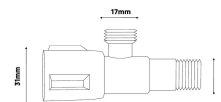

DCDT-303 Close Coupled Toilet

Siphon/Wasdown - Dual Flush : 3/6 Liter

Size : 630(W) x 375(D) x 825(H)

Seat & Cover : Polypropylene

Bowl Shape : Round

Rough-in : 250mm/180mm

S/P Trap : S-Trap/P-Trap (you can choose the available types)

Technical Drawing

Flange for P-Trap

D001SL-P

Flange for S-Trap

D001SL

Angle Valve

DCDT001-SV

Some specs and products may not be available in your area.
You check with your nearest resler for the newly updated prices.
Please visit at www.daelim.id for your more information