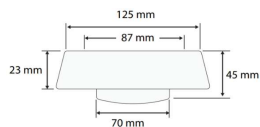

DCDT-303 Close Coupled Toilet

Siphon/Wasdown - Dual Flush : 3/6 Liter

Size : 630(W) x 375(D) x 825(H)

Seat & Cover : Polypropylene

Bowl Shape : Round

Rough-in : 250mm/180mm

S/P Trap : S-Trap/P-Trap (you can choose the available types)

Technical Drawing

Flange for P-Trap

D001SL-P

Flange for S-Trap

D001SL

Angle Valve

DCDT001-SV

Some specs and products may not be available in your area.
You check with your nearest resler for the newly updated prices.
Please visit at www.daelim.id for your more information