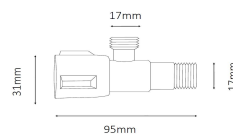

Angle Valve

Some specs and products may not be available in your area.
You check with your nearest resler for the newly updated prices.
Please visit at www.daelim.id for your more information