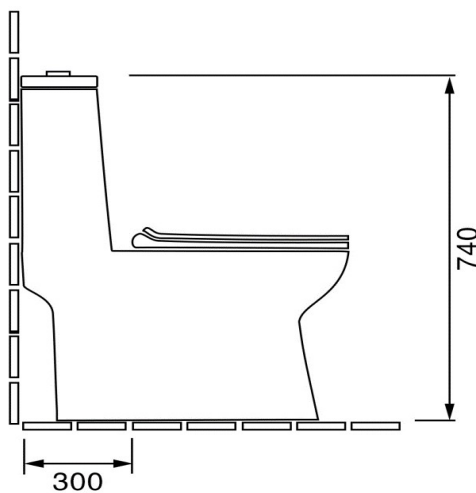

DCDT-299 One Piece Toilet

Siphonic - Dual Flush : 3/6 Liter

Size : 690(W) x 375(D) x 740(H)

Seat & Cover : Polypropylene

Bowl Shape : Round

Rough-in : 300mm

S/P Trap : S-Trap

Technical Drawing

Flange

D001-SL

Angle Valve

DCDT001-SV

Some specs and products may not be available in your area.
You check with your nearest resler for the newly updated prices.
Please visit at www.daelim.id for your more information