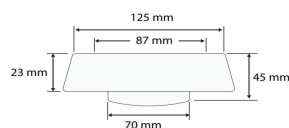

DCDT-299 One Piece Toilet

Siphonic - Dual Flush : 3/6 Liter

Size : 690(W) x 375(D) x 740(H)

Seat & Cover : Polypropylene

Bowl Shape : Round

Rough-in : 300mm

S/P Trap : S-Trap

Technical Drawing