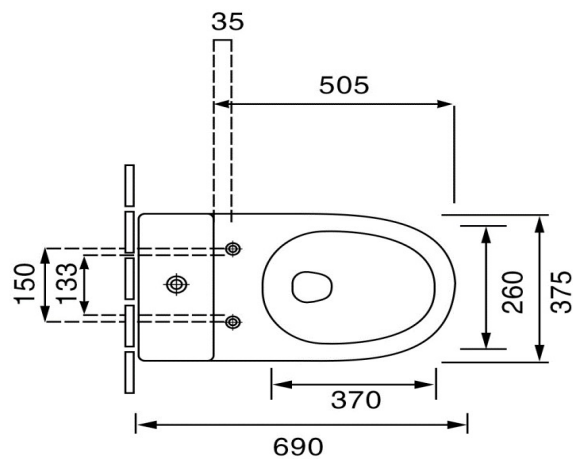

DCDT-299 One Piece Toilet

Siphonic - Dual Flush : 3/6 Liter

Size : 690(W) x 375(D) x 740(H)

Seat & Cover : Polypropylene

Bowl Shape : Round

Rough-in : 300mm

S/P Trap : S-Trap

Technical Drawing

Flange

D001-SL

Angle Valve

DCDT001-SV

Some specs and products may not be available in your area.
You check with your nearest resler for the newly updated prices.
Please visit at www.daelim.id for your more information