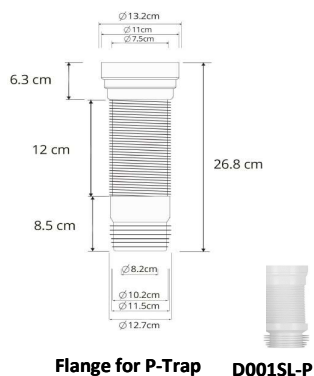

DCDT-227 Wall Hung Toilet

Washdown - Dual Flush : 3/6 Liter

Size : 520(W) x 350(D) x 340(H)

Seat & Cover : Polypropylene/Urea-Formaldehyde

Bowl Shape : Square

Rough-in : 180mm

S/P Trap : P-Trap

Technical Drawing