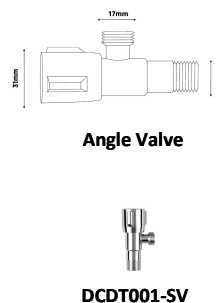

DCDT-227 Wall Hung Toilet

Washdown - Dual Flush : 3/6 Liter

Size : 520(W) x 350(D) x 340(H)

Seat & Cover : Polypropylene/Urea-Formaldehyde

Bowl Shape : Square

Rough-in : 180mm

S/P Trap : P-Trap

Technical Drawing