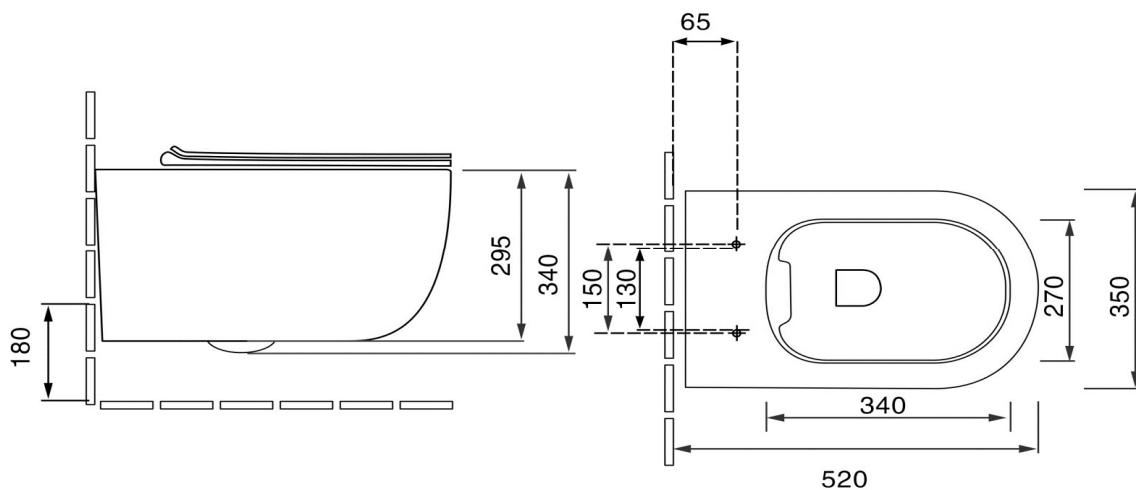

DCDT-227 Wall Hung Toilet

Washdown - Dual Flush : 3/6 Liter

Size : 520(W) x 350(D) x 340(H)

Seat & Cover : Polypropylene/Urea-Formaldehyde

Bowl Shape : Square

Rough-in : 180mm

S/P Trap : P-Trap

Technical Drawing