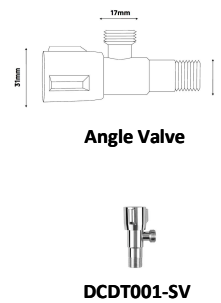

**DCDT-206 Wall Hung Toilet**

Washdown - Dual Flush : 3/6 Liter

Size : 490(W) x 360(D) x 360(H)

Seat & Cover : Polypropylene

Bowl Shape : Round

Rough-in : 180mm

S/P Trap : P-Trap

**Technical Drawing**