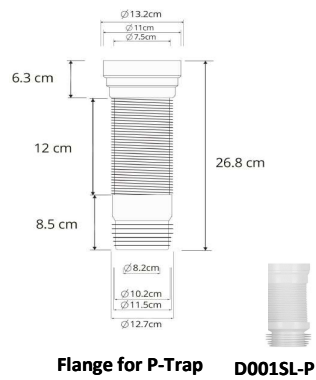

**DCDT-206 Wall Hung Toilet**

Washdown - Dual Flush : 3/6 Liter

Size : 490(W) x 360(D) x 360(H)

Seat & Cover : Polypropylene

Bowl Shape : Round

Rough-in : 180mm

S/P Trap : P-Trap

**Technical Drawing**