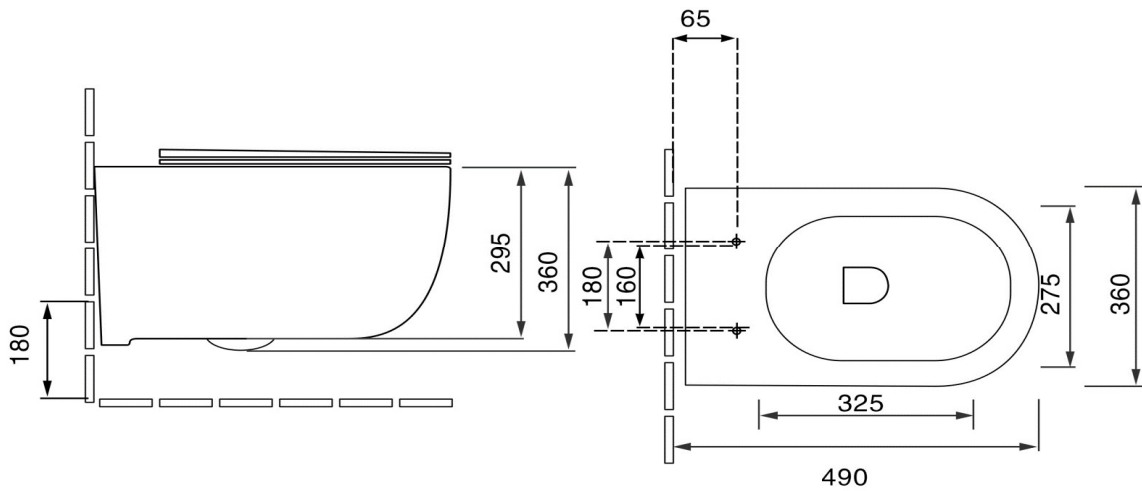

**DCDT-206 Wall Hung Toilet**

Washdown - Dual Flush : 3/6 Liter

Size : 490(W) x 360(D) x 360(H)

Seat & Cover : Polypropylene

Bowl Shape : Round

Rough-in : 180mm

S/P Trap : P-Trap

**Technical Drawing**