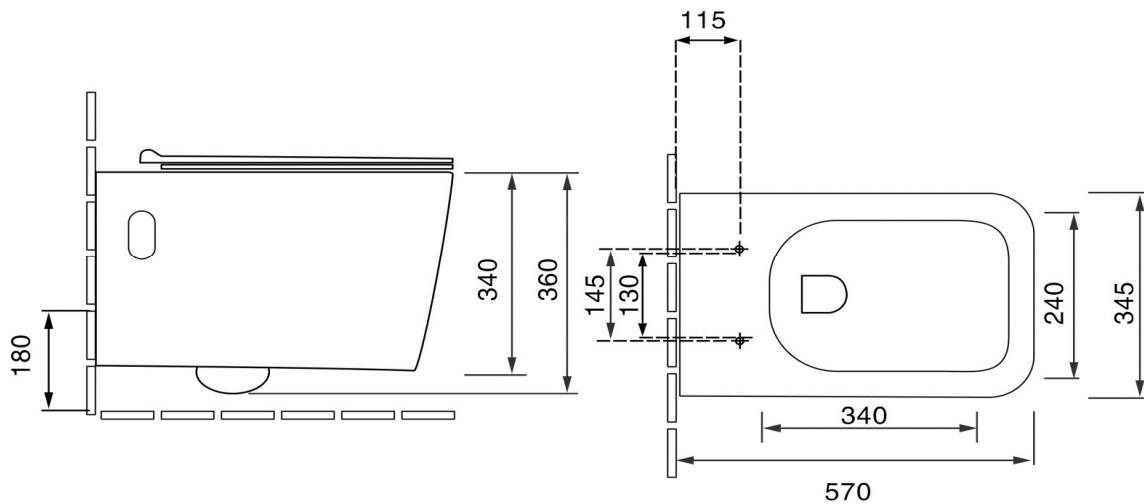

DCDT-205 Wall Hung Toilet

Washdown - Dual Flush : 3/6 Liter

Size : 570(W) x 345(D) x 360(H)

Seat & Cover : Polypropylene

Bowl Shape : Square

Rough-in : 180mm

S/P Trap : P-Trap

Technical Drawing