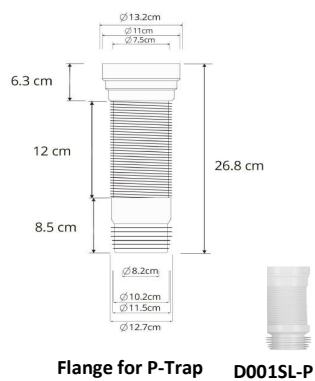

DCDT-205 Wall Hung Toilet

Washdown - Dual Flush : 3/6 Liter

Size : 570(W) x 345(D) x 360(H)

Seat & Cover : Polypropylene

Bowl Shape : Square

Rough-in : 180mm

S/P Trap : P-Trap

Technical Drawing