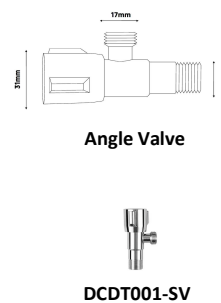

DCDT-205 Wall Hung Toilet

Washdown - Dual Flush : 3/6 Liter

Size : 570(W) x 345(D) x 360(H)

Seat & Cover : Polypropylene

Bowl Shape : Square

Rough-in : 180mm

S/P Trap : P-Trap

Technical Drawing