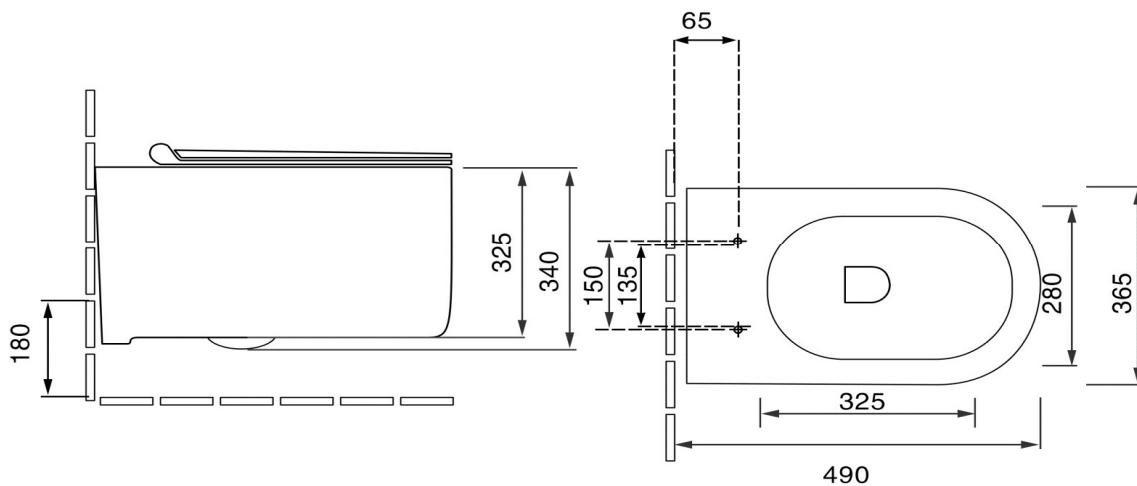

DCDT-204 Wall Hung Toilet

Washdown - Dual Flush : 3/6 Liter

Size : 490(W) x 365(D) x 340(H)

Seat & Cover : Polypropylene

Bowl Shape : Round

Rough-in : 180mm

S/P Trap : P-Trap

Technical Drawing