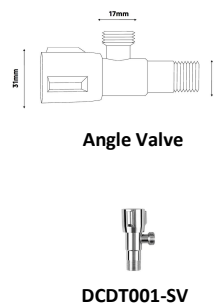

DCDT-204 Wall Hung Toilet

Washdown - Dual Flush : 3/6 Liter

Size : 490(W) x 365(D) x 340(H)

Seat & Cover : Polypropylene

Bowl Shape : Round

Rough-in : 180mm

S/P Trap : P-Trap

Technical Drawing