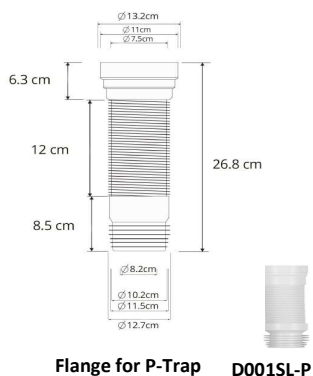

DCDT-204 Wall Hung Toilet

Washdown - Dual Flush : 3/6 Liter

Size : 490(W) x 365(D) x 340(H)

Seat & Cover : Polypropylene

Bowl Shape : Round

Rough-in : 180mm

S/P Trap : P-Trap

Technical Drawing