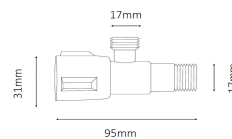

**DCDT-2020 One Piece Toilet**

Siphonic - Dual Flush : 3/6 Liter

Size : 690(W) x 470(D) x 610(H)

Seat &amp; Cover : Polypropylene

Bowl Shape : Compact Elongated

Rough-in : 300mm

S/P Trap : S-Trap

**Technical Drawing****Flange****D001-SL****Angle Valve****DCDT001-SV**