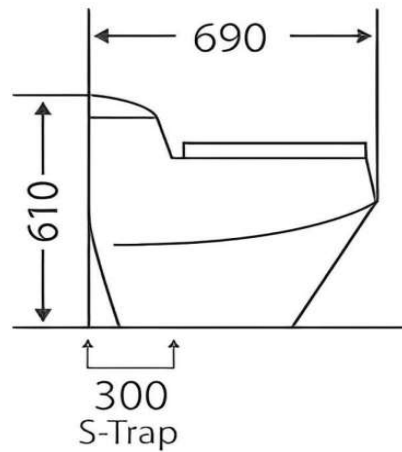

**DCDT-2020 One Piece Toilet**

Siphonic - Dual Flush : 3/6 Liter

Size : 690(W) x 470(D) x 610(H)

Seat &amp; Cover : Polypropylene

Bowl Shape : Compact Elongated

Rough-in : 300mm

S/P Trap : S-Trap

**Technical Drawing****Flange****D001-SL****Angle Valve****DCDT001-SV**