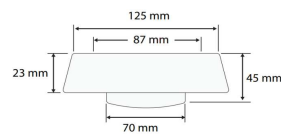

**DCDT-2020 One Piece Toilet**

Siphonic - Dual Flush : 3/6 Liter

Size : 690(W) x 470(D) x 610(H)

Seat &amp; Cover : Polypropylene

Bowl Shape : Compact Elongated

Rough-in : 300mm

S/P Trap : S-Trap

**Technical Drawing****Flange****D001-SL****Angle Valve****DCDT001-SV**