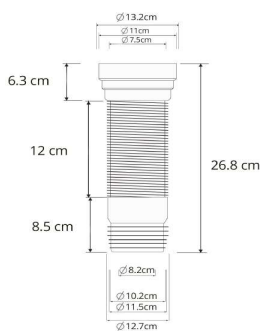

DCDT-134 One Piece Toilet

Siphonic/Washdown - Dual Flush : 3/6 Liter

Size : 695(W) x 360(D) x 765(H)

Seat & Cover : Polypropylene

Bowl Shape : Round

Rough-in : 300mm/180mm

S/P Trap : S-Trap/P-Trap (you can choose the available types)

Technical Drawing

Flange for P-Trap

D001SL-P

Flange for S-Trap

D001SL

Angle Valve

DCDT001-SV

Some specs and products may not be available in your area.
You check with your nearest reseller for the newly updated prices.
Please visit at www.daelim.id for your more information