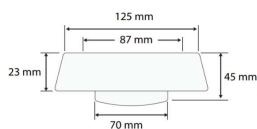

DCDT-134 One Piece Toilet

Siphonic/Washdown - Dual Flush : 3/6 Liter

Size : 695(W) x 360(D) x 765(H)

Seat & Cover : Polypropylene

Bowl Shape : Round

Rough-in : 300mm/180mm

S/P Trap : S-Trap/P-Trap (you can choose the available types)

Technical Drawing

Flange for P-Trap

D001SL-P

Flange for S-Trap

D001SL

Angle Valve

DCDT001-SV

Some specs and products may not be available in your area.
You check with your nearest reseller for the newly updated prices.
Please visit at www.daelim.id for your more information