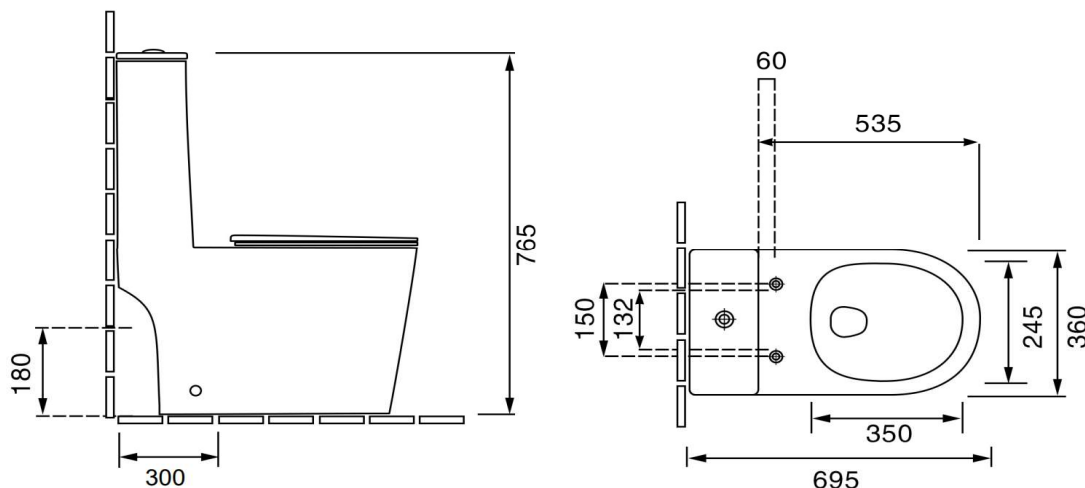

DCDT-134 One Piece Toilet

Siphonic/Washdown - Dual Flush : 3/6 Liter

Size : 695(W) x 360(D) x 765(H)

Seat & Cover : Polypropylene

Bowl Shape : Round

Rough-in : 300mm/180mm

S/P Trap : S-Trap/P-Trap (you can choose the available types)

Technical Drawing

Flange for P-Trap

D001SL-P

Flange for S-Trap

D001SL

Angle Valve

DCDT001-SV

Some specs and products may not be available in your area.
You check with your nearest reseller for the newly updated prices.
Please visit at www.daelim.id for your more information