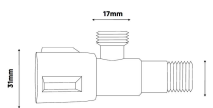

DCDT-134 One Piece Toilet

Siphonic/Washdown - Dual Flush : 3/6 Liter

Size : 695(W) x 360(D) x 765(H)

Seat & Cover : Polypropylene

Bowl Shape : Round

Rough-in : 300mm/180mm

S/P Trap : S-Trap/P-Trap (you can choose the available types)

Technical Drawing

Flange for P-Trap

D001SL-P

Flange for S-Trap

D001SL

Angle Valve

DCDT001-SV

Some specs and products may not be available in your area.
You check with your nearest reseller for the newly updated prices.
Please visit at www.daelim.id for your more information