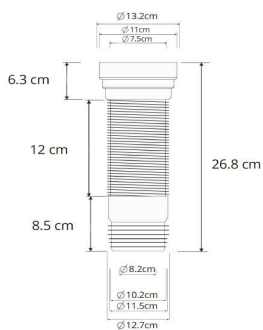

DCDT-131 One Piece Toilet

Siphonic/Washdown - Dual Flush : 3/6 Liter

Size : 705(W) x 360(D) x 750(H)

Seat & Cover : Polypropylene

Bowl Shape : Square

Rough-in : 250mm/180mm

S/P Trap : S-Trap/P-Trap (you can choose the available types)

Technical Drawing

Flange for P-Trap

D001SL-P

Flange for S-Trap

D001SL

Angle Valve

DCDT001-SV

Some specs and products may not be available in your area.
You check with your nearest reseller for the newly updated prices.
Please visit at www.daelim.id for your more information