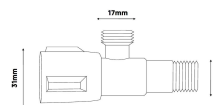

DCDT-131 One Piece Toilet

Siphonic/Washdown - Dual Flush : 3/6 Liter

Size : 705(W) x 360(D) x 750(H)

Seat & Cover : Polypropylene

Bowl Shape : Square

Rough-in : 250mm/180mm

S/P Trap : S-Trap/P-Trap (you can choose the available types)

Technical Drawing

Flange for P-Trap

D001SL-P

Flange for S-Trap

D001SL

Angle Valve

DCDT001-SV

Some specs and products may not be available in your area.
You check with your nearest reseller for the newly updated prices.
Please visit at www.daelim.id for your more information