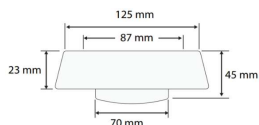

DCDT-131 One Piece Toilet

Siphonic/Washdown - Dual Flush : 3/6 Liter

Size : 705(W) x 360(D) x 750(H)

Seat & Cover : Polypropylene

Bowl Shape : Square

Rough-in : 250mm/180mm

S/P Trap : S-Trap/P-Trap (you can choose the available types)

Technical Drawing

Flange for P-Trap

D001SL-P

Flange for S-Trap

D001SL

Angle Valve

DCDT001-SV

Some specs and products may not be available in your area.
You check with your nearest reseller for the newly updated prices.
Please visit at www.daelim.id for your more information