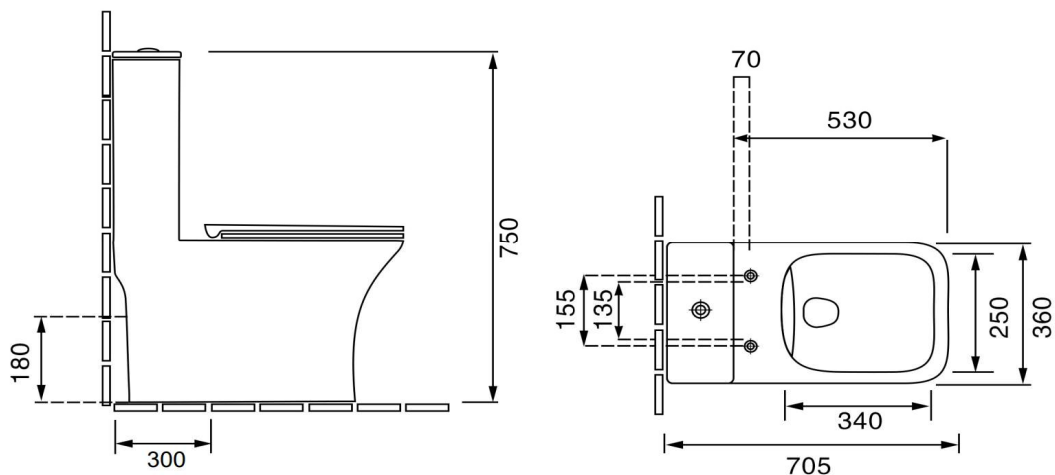

DCDT-131 One Piece Toilet

Siphonic/Washdown - Dual Flush : 3/6 Liter

Size : 705(W) x 360(D) x 750(H)

Seat & Cover : Polypropylene

Bowl Shape : Square

Rough-in : 250mm/180mm

S/P Trap : S-Trap/P-Trap (you can choose the available types)

Technical Drawing

Flange for P-Trap

D001SL-P

Flange for S-Trap

D001SL

Angle Valve

DCDT001-SV

Some specs and products may not be available in your area.
You check with your nearest reseller for the newly updated prices.
Please visit at www.daelim.id for your more information