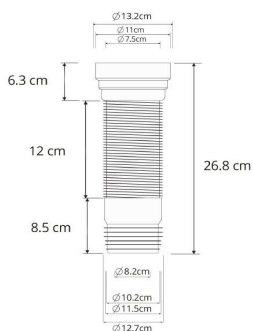

**DCDT-127 One Piece Toilet**

Siphonic/Washdown - Dual Flush : 3/6 Liter

Size : 685(W) x 410(D) x 730(H)

Seat & Cover : Polypropylene

Bowl Shape : Compact Elongated

Rough-in : 250mm/180mm

S/P

Trap : S-

**Technical Drawing**

**Flange for P-Trap D001SL-P**

**Flange for S-Trap**

**D001SL**

**Angle Valve**

**DCDT001-SV**

Some specs and products may not be available in your area.  
You check with your nearest reseller for the newly updated prices.  
Please visit at [www.daelim.id](http://www.daelim.id) for your more information