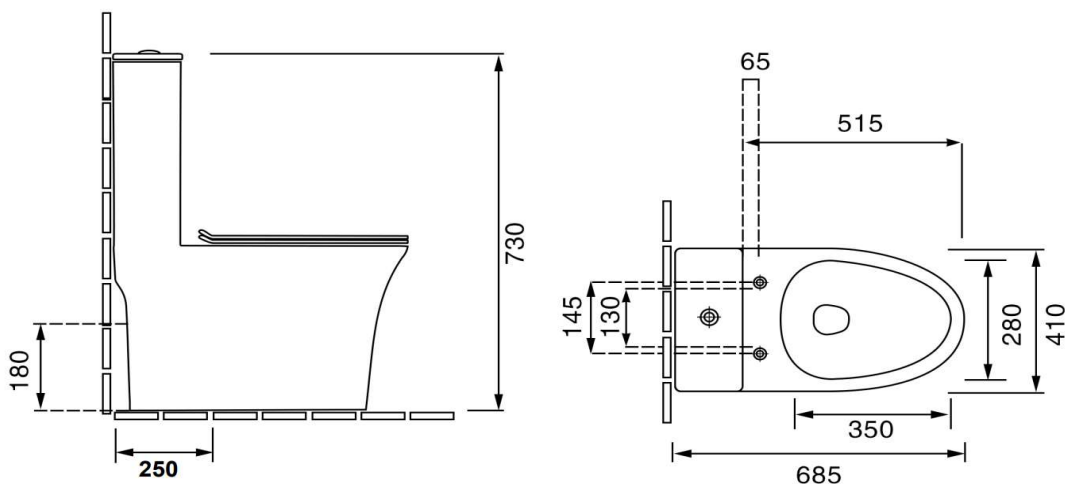

**DCDT-127 One Piece Toilet**

Siphonic/Washdown - Dual Flush : 3/6 Liter

Size : 685(W) x 410(D) x 730(H)

Seat & Cover : Polypropylene

Bowl Shape : Compact Elongated

Rough-in : 250mm/180mm

S/P

Trap : S-

**Technical Drawing**

**Flange for P-Trap D001SL-P**

**Flange for S-Trap**

**D001SL**

**Angle Valve**

**DCDT001-SV**

Some specs and products may not be available in your area.  
You check with your nearest reseller for the newly updated prices.  
Please visit at [www.daelim.id](http://www.daelim.id) for your more information