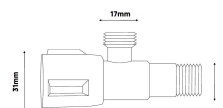

**DCDT-127 One Piece Toilet**

Siphonic/Washdown - Dual Flush : 3/6 Liter

Size : 685(W) x 410(D) x 730(H)

Seat & Cover : Polypropylene

Bowl Shape : Compact Elongated

Rough-in : 250mm/180mm

S/P

Trap : S-

**Technical Drawing**

**Flange for P-Trap D001SL-P**

**Flange for S-Trap**

**D001SL**

**Angle Valve**

**DCDT001-SV**

Some specs and products may not be available in your area.  
You check with your nearest reseller for the newly updated prices.  
Please visit at [www.daelim.id](http://www.daelim.id) for your more information