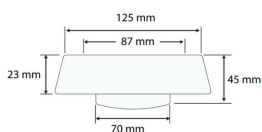

**DCDT-127 One Piece Toilet**

Siphonic/Washdown - Dual Flush : 3/6 Liter

Size : 685(W) x 410(D) x 730(H)

Seat & Cover : Polypropylene

Bowl Shape : Compact Elongated

Rough-in : 250mm/180mm

S/P

Trap : S-

**Technical Drawing**

**Flange for P-Trap D001SL-P**

**Flange for S-Trap**

**D001SL**

**Angle Valve**

**DCDT001-SV**

Some specs and products may not be available in your area.  
You check with your nearest reseller for the newly updated prices.  
Please visit at [www.daelim.id](http://www.daelim.id) for your more information