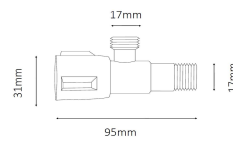

Angle Valve

Some specs and products may not be available in your area.
You check with your nearest reseller for the newly updated prices.
Please visit at www.daelim.id for your more information