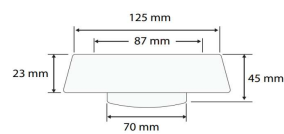

DCDT-115 One Piece Toilet

Siphonic - Dual Flush : 3/6 Liter

Size : 660(W) x 450(D) x 545(H)

Seat & Cover : Polypropylene

Bowl Shape : Round

Rough-in : 300mm

S/P Trap : S-Trap

Technical Drawing