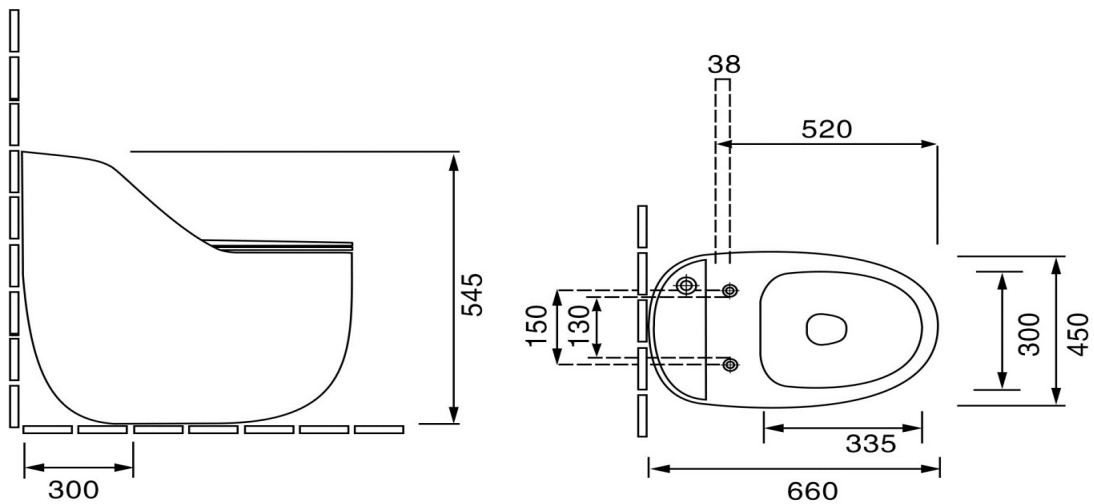

DCDT-115 One Piece Toilet

Siphonic - Dual Flush : 3/6 Liter

Size : 660(W) x 450(D) x 545(H)

Seat & Cover : Polypropylene

Bowl Shape : Round

Rough-in : 300mm

S/P Trap : S-Trap

Technical Drawing