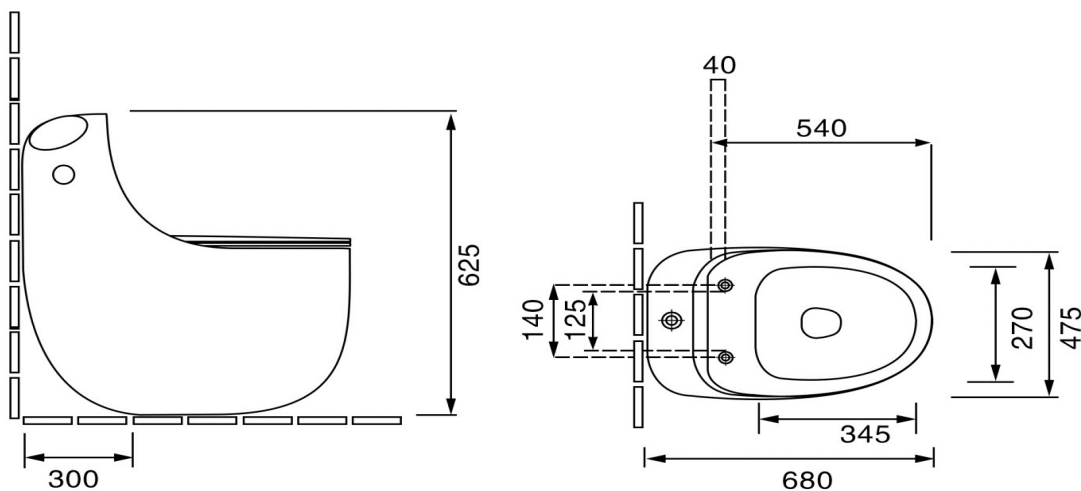

DCDT-113 One Piece Toilet

Siphonic - Dual Flush : 3/6 Liter

Size : 680(W) x 475(D) x 625(H)

Seat & Cover : Polypropylene

Bowl Shape : Round

Rough-in : 300mm

S/P Trap : S-Trap

Technical Drawing

Flange

D001-SL

Angle Valve

DCDT001-SV

Some specs and products may not be available in your area.
You check with your nearest resler for the newly updated prices.
Please visit at www.daelim.id for your more information