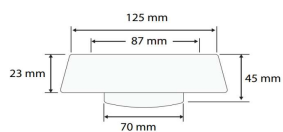

DCDT-113 One Piece Toilet

Siphonic - Dual Flush : 3/6 Liter

Size : 680(W) x 475(D) x 625(H)

Seat & Cover : Polypropylene

Bowl Shape : Round

Rough-in : 300mm

S/P Trap : S-Trap

Technical Drawing