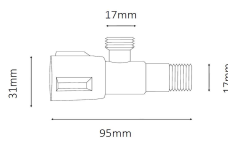

Angle Valve

Some specs and products may not be available in your area.
You check with your nearest resler for the newly updated prices.
Please visit at www.daelim.id for your more information