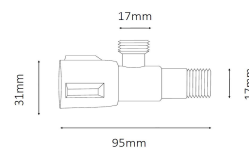

### DCDT-108 One Piece Toilet

Siphonic - Dual Flush : 3/6 Liter

Size : 680(W) x 375(D) x 710(H)

Seat & Cover : Polypropylene

Bowl Shape : Round

Rough-in : 300mm

S/P Trap : S-Trap

### Technical Drawing

**Flange**

**D001-SL**

**Angle Valve**

**DCDT001-SV**