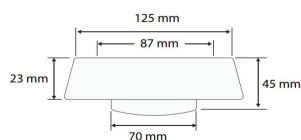

### DCDT-108 One Piece Toilet

Siphonic - Dual Flush : 3/6 Liter

Size : 680(W) x 375(D) x 710(H)

Seat & Cover : Polypropylene

Bowl Shape : Round

Rough-in : 300mm

S/P Trap : S-Trap

### Technical Drawing

**Flange**

**D001-SL**

**Angle Valve**

**DCDT001-SV**