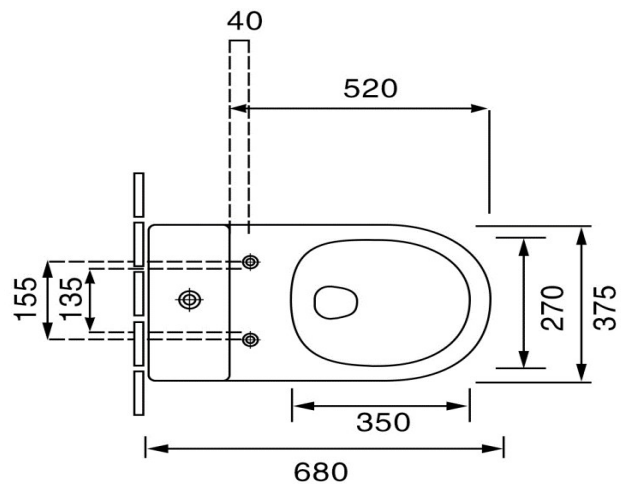

### DCDT-108 One Piece Toilet

Siphonic - Dual Flush : 3/6 Liter

Size : 680(W) x 375(D) x 710(H)

Seat & Cover : Polypropylene

Bowl Shape : Round

Rough-in : 300mm

S/P Trap : S-Trap

### Technical Drawing

**Flange**

**D001-SL**

**Angle Valve**

**DCDT001-SV**