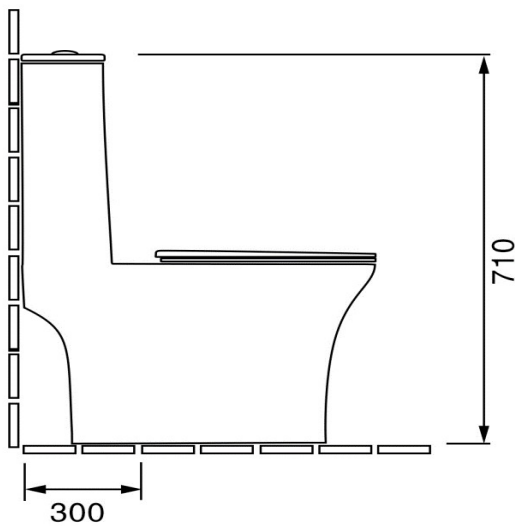

### DCDT-108 One Piece Toilet

Siphonic - Dual Flush : 3/6 Liter

Size : 680(W) x 375(D) x 710(H)

Seat & Cover : Polypropylene

Bowl Shape : Round

Rough-in : 300mm

S/P Trap : S-Trap

### Technical Drawing

**Flange**

**D001-SL**

**Angle Valve**

**DCDT001-SV**