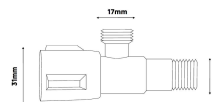

DCDT-1037 Close Coupled Toilet

Siphon/Wasdown - Dual Flush : 3/6 Liter

Size : 670(W) x 380(D) x 820(H)

Seat & Cover : Polypropylene

Bowl Shape : Square

Rough-in : 300mm/180mm

S/P Trap : S-Trap/P-Trap (you can choose the available types)

Technical Drawing

Flange for P-Trap

D001SL-P

Flange for S-Trap

D001SL

Angle Valve

DCDT001-SV

Some specs and products may not be available in your area.
You check with your nearest resler for the newly updated prices.
Please visit at www.daelim.id for your more information