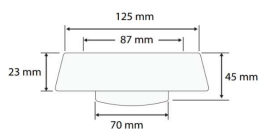

DCDT-1037 Close Coupled Toilet

Siphon/Wasdown - Dual Flush : 3/6 Liter

Size : 670(W) x 380(D) x 820(H)

Seat & Cover : Polypropylene

Bowl Shape : Square

Rough-in : 300mm/180mm

S/P Trap : S-Trap/P-Trap (you can choose the available types)

Technical Drawing

Flange for P-Trap

D001SL-P

Flange for S-Trap

D001SL

Angle Valve

DCDT001-SV

Some specs and products may not be available in your area.
You check with your nearest resler for the newly updated prices.
Please visit at www.daelim.id for your more information