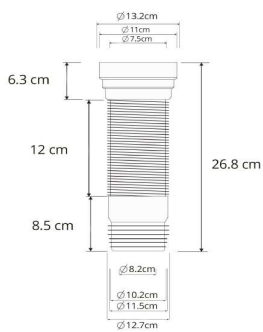

DCDT-1037 Close Coupled Toilet

Siphon/Wasdown - Dual Flush : 3/6 Liter

Size : 670(W) x 380(D) x 820(H)

Seat & Cover : Polypropylene

Bowl Shape : Square

Rough-in : 300mm/180mm

S/P Trap : S-Trap/P-Trap (you can choose the available types)

Technical Drawing

Flange for P-Trap

D001SL-P

Flange for S-Trap

D001SL

Angle Valve

DCDT001-SV

Some specs and products may not be available in your area.
You check with your nearest resler for the newly updated prices.
Please visit at www.daelim.id for your more information