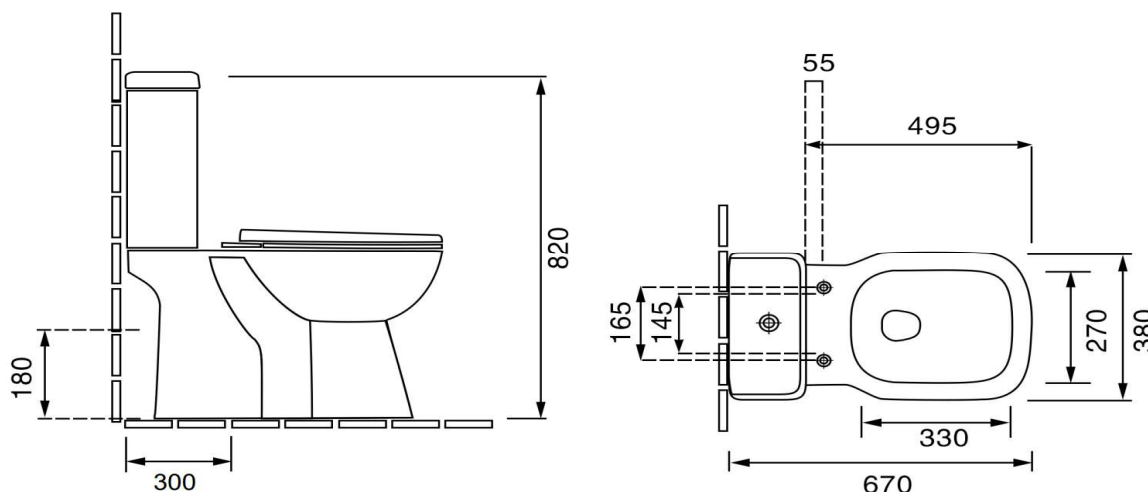

DCDT-1037 Close Coupled Toilet

Siphon/Wasdown - Dual Flush : 3/6 Liter

Size : 670(W) x 380(D) x 820(H)

Seat & Cover : Polypropylene

Bowl Shape : Square

Rough-in : 300mm/180mm

S/P Trap : S-Trap/P-Trap (you can choose the available types)

Technical Drawing

Flange for P-Trap

D001SL-P

Flange for S-Trap

D001SL

Angle Valve

DCDT001-SV

Some specs and products may not be available in your area.
You check with your nearest resler for the newly updated prices.
Please visit at www.daelim.id for your more information