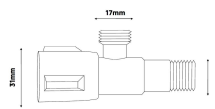

DCDT-103 One Piece Toilet

Siphonic - Dual Flush : 3/6 Liter

Size : 670(W) x 370(D) x 810(H)

Seat & Cover : Polypropylene

Bowl Shape : Round

Rough-in : 250mm/180mm

S/P Trap : S-Trap/P-Trap (you can choose the available types)

Technical Drawing

Flange for P-Trap

D001SL-P

Flange for S-Trap

D001SL

Angle Valve

DCDT001-SV

Some specs and products may not be available in your area.
You check with your nearest reseller for the newly updated prices.
Please visit at www.daelim.id for your more information