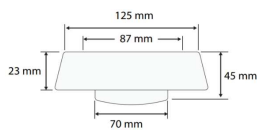

DCDT-103 One Piece Toilet

Siphonic - Dual Flush : 3/6 Liter

Size : 670(W) x 370(D) x 810(H)

Seat & Cover : Polypropylene

Bowl Shape : Round

Rough-in : 250mm/180mm

S/P Trap : S-Trap/P-Trap (you can choose the available types)

Technical Drawing

Flange for P-Trap

D001SL-P

Flange for S-Trap

D001SL

Angle Valve

DCDT001-SV

Some specs and products may not be available in your area.
You check with your nearest reseller for the newly updated prices.
Please visit at www.daelim.id for your more information