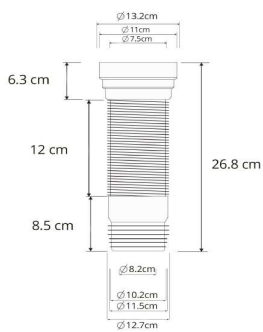

DCDT-103 One Piece Toilet

Siphonic - Dual Flush : 3/6 Liter

Size : 670(W) x 370(D) x 810(H)

Seat & Cover : Polypropylene

Bowl Shape : Round

Rough-in : 250mm/180mm

S/P Trap : S-Trap/P-Trap (you can choose the available types)

Technical Drawing

Flange for P-Trap

D001SL-P

Flange for S-Trap

D001SL

Angle Valve

DCDT001-SV

Some specs and products may not be available in your area.
You check with your nearest reseller for the newly updated prices.
Please visit at www.daelim.id for your more information