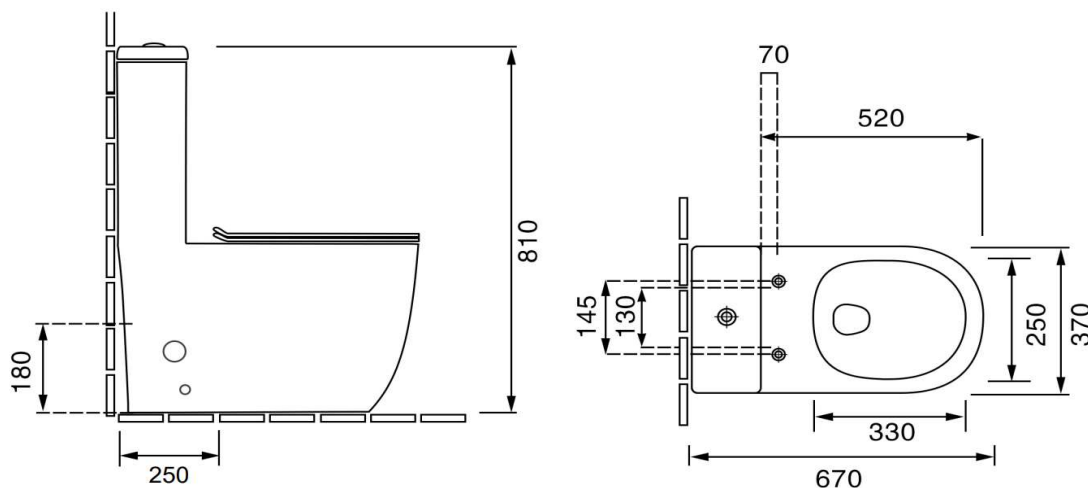

DCDT-103 One Piece Toilet

Siphonic - Dual Flush : 3/6 Liter

Size : 670(W) x 370(D) x 810(H)

Seat & Cover : Polypropylene

Bowl Shape : Round

Rough-in : 250mm/180mm

S/P Trap : S-Trap/P-Trap (you can choose the available types)

Technical Drawing

Flange for P-Trap

D001SL-P

Flange for S-Trap

D001SL

Angle Valve

DCDT001-SV

Some specs and products may not be available in your area.
You check with your nearest reseller for the newly updated prices.
Please visit at www.daelim.id for your more information