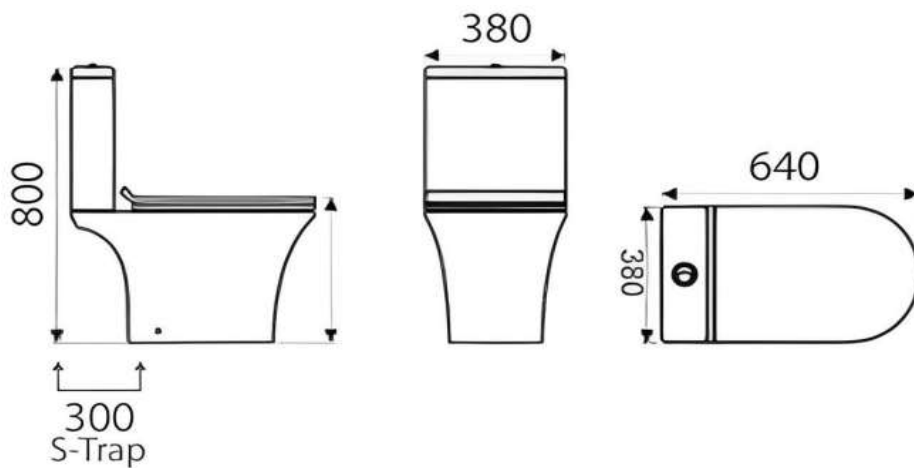

**DCDT-1007 Close Coupled Toilet**

Siphonic - Dual Flush : 3/6 Liter

Size : 640(W) x 380(D) x 800(H)

Seat &amp; Cover : Polypropylene

Bowl Shape : Round

Rough-in : 300mm

S/P Trap : S-Trap

**Technical Drawing****Flange****D001-SL****Angle Valve****DCDT001-SV**