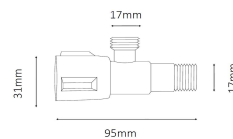

**DCDT-1007 Close Coupled Toilet**

Siphonic - Dual Flush : 3/6 Liter

Size : 640(W) x 380(D) x 800(H)

Seat &amp; Cover : Polypropylene

Bowl Shape : Round

Rough-in : 300mm

S/P Trap : S-Trap

**Technical Drawing****Flange****D001-SL****Angle Valve****DCDT001-SV**