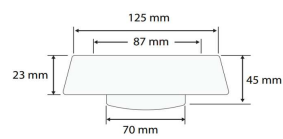

**DCDT-1007 Close Coupled Toilet**

Siphonic - Dual Flush : 3/6 Liter

Size : 640(W) x 380(D) x 800(H)

Seat &amp; Cover : Polypropylene

Bowl Shape : Round

Rough-in : 300mm

S/P Trap : S-Trap

**Technical Drawing****Flange****D001-SL****Angle Valve****DCDT001-SV**