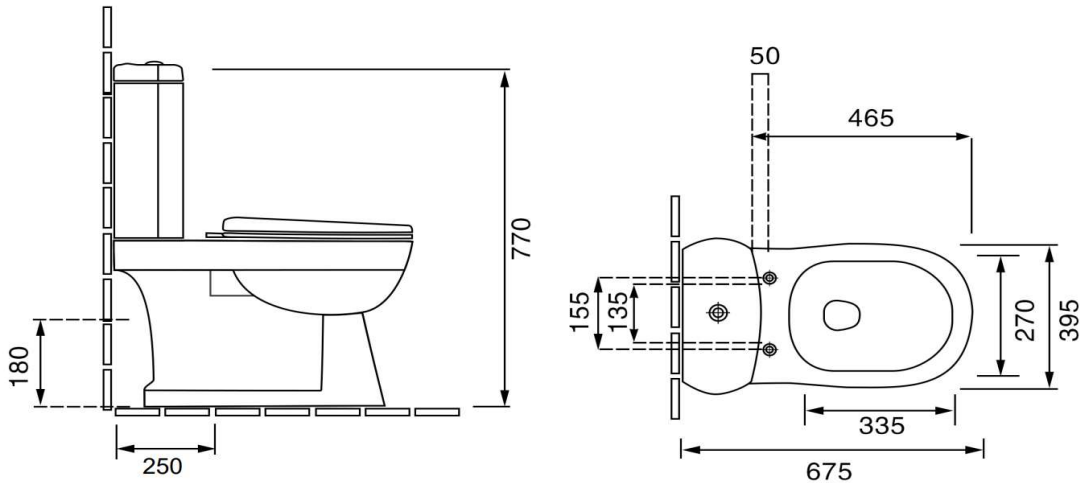

DCDT-1006 One Piece Toilet

Siphon/Wasdown - Dual Flush : 3/6 Liter

Size : 675(W) x 395(D) x 770(H)

Seat & Cover : Polypropylene

Bowl Shape : Compact Elongated

Rough-in : 250mm/180mm

S/P

Trap : S-

Technical Drawing

Flange for P-Trap

D001SL-P

Flange for S-Trap

D001SL

Angle Valve

DCDT001-SV

Some specs and products may not be available in your area.
You check with your nearest resler for the newly updated prices.
Please visit at www.daelim.id for your more information