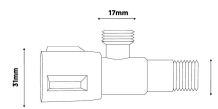

DCDT-1006 One Piece Toilet

Siphon/Wasdown - Dual Flush : 3/6 Liter

Size : 675(W) x 395(D) x 770(H)

Seat & Cover : Polypropylene

Bowl Shape : Compact Elongated

Rough-in : 250mm/180mm

S/P

Trap : S-

Technical Drawing

Flange for P-Trap

D001SL-P

Flange for S-Trap

D001SL

Angle Valve

DCDT001-SV

Some specs and products may not be available in your area.
You check with your nearest resler for the newly updated prices.
Please visit at www.daelim.id for your more information