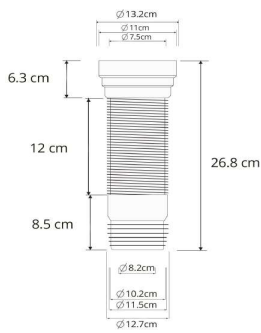

DCDT-1006 One Piece Toilet

Siphon/Wasdown - Dual Flush : 3/6 Liter

Size : 675(W) x 395(D) x 770(H)

Seat & Cover : Polypropylene

Bowl Shape : Compact Elongated

Rough-in : 250mm/180mm

S/P

Trap : S-

Technical Drawing

Flange for P-Trap

D001SL-P

Flange for S-Trap

D001SL

Angle Valve

DCDT001-SV

Some specs and products may not be available in your area.
You check with your nearest resler for the newly updated prices.
Please visit at www.daelim.id for your more information