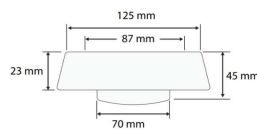

DCDT-1006 One Piece Toilet

Siphon/Wasdown - Dual Flush : 3/6 Liter

Size : 675(W) x 395(D) x 770(H)

Seat & Cover : Polypropylene

Bowl Shape : Compact Elongated

Rough-in : 250mm/180mm

S/P

Trap : S-

Technical Drawing

Flange for P-Trap

D001SL-P

Flange for S-Trap

D001SL

Angle Valve

DCDT001-SV

Some specs and products may not be available in your area.
You check with your nearest resler for the newly updated prices.
Please visit at www.daelim.id for your more information