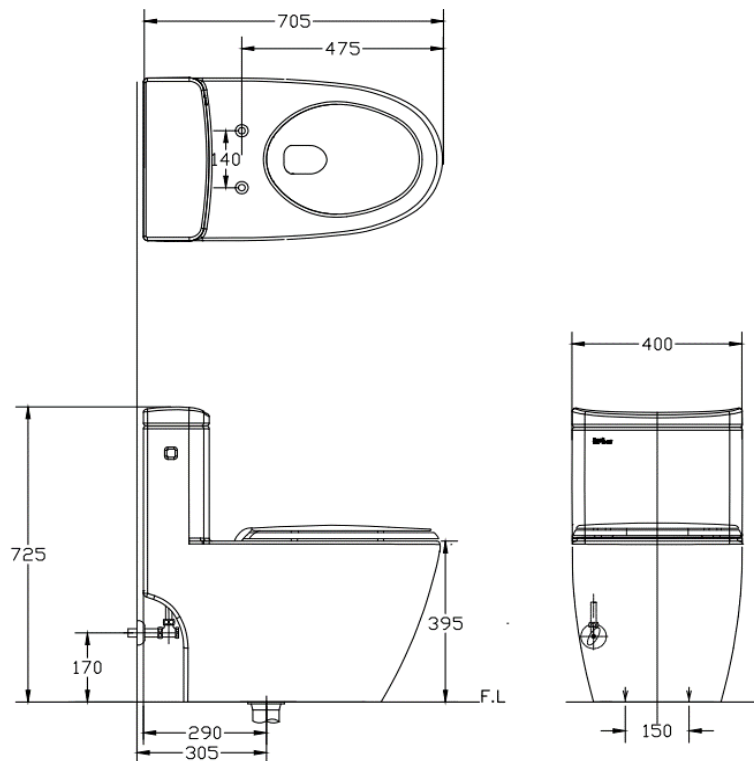

DC-603 One Piece Water Closet

Dischargeing Volume : 6L

Size : 705(W) X 400(D) X 725(H)

Polypropylene

Bowl Shape :Round

Material : Ceramic

Rough-in : 305mm

Technical Drawing