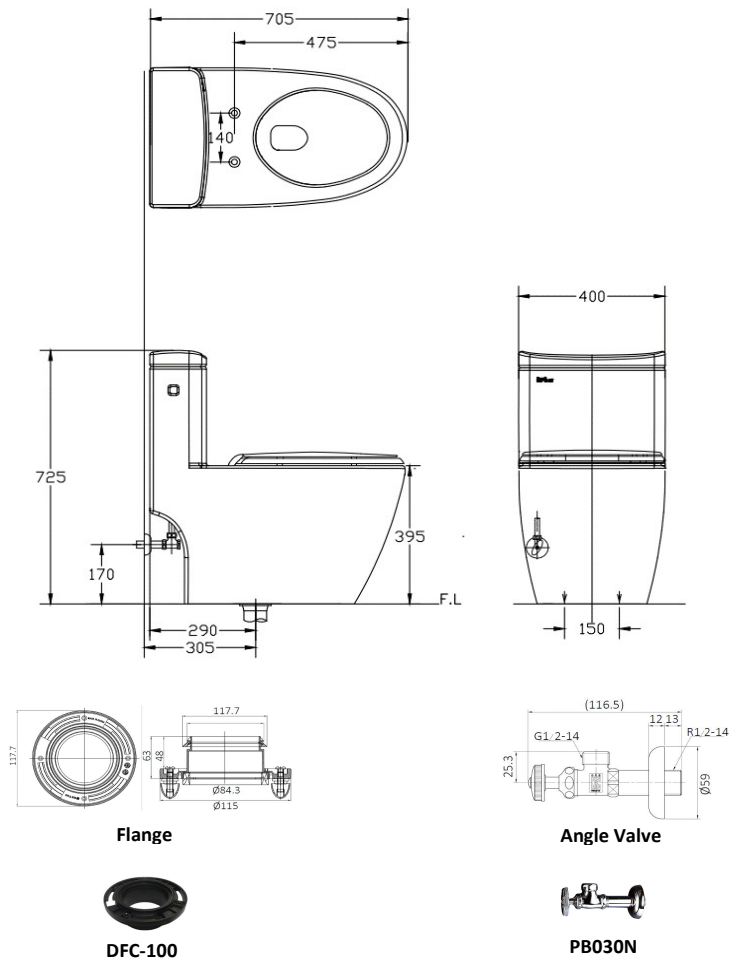

DC-603 One Piece Toilet

Siphonic - Single Flush : 6 Liter

Size : 705(W) x 400(D) x 725(H)

Seat & Cover : Polypropylene

Bowl Shape : Compact Elongated

Rough-in : 305mm

S/P Trap : S-Trap

Technical Drawing