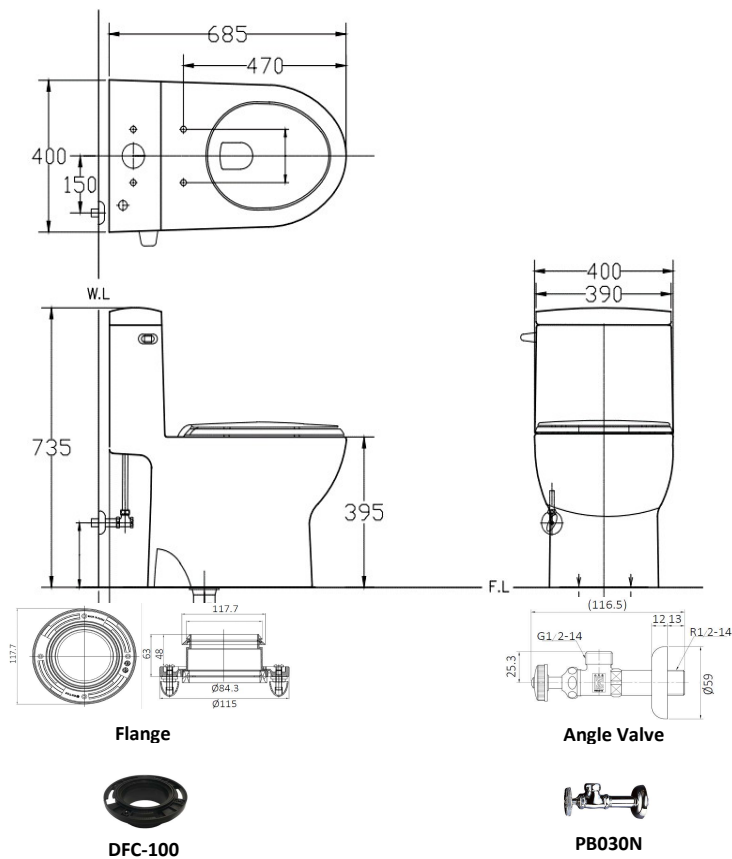

**DC-602 One Piece Toilet**

Siphonic - Single Flush : 6 Liter

Size : 685(W) x 400(D) x 735(H)

Seat &amp; Cover : Polypropylene

Bowl Shape : Compact Elongated

Rough-in : 305mm

S/P Trap : S-Trap

**Technical Drawing**