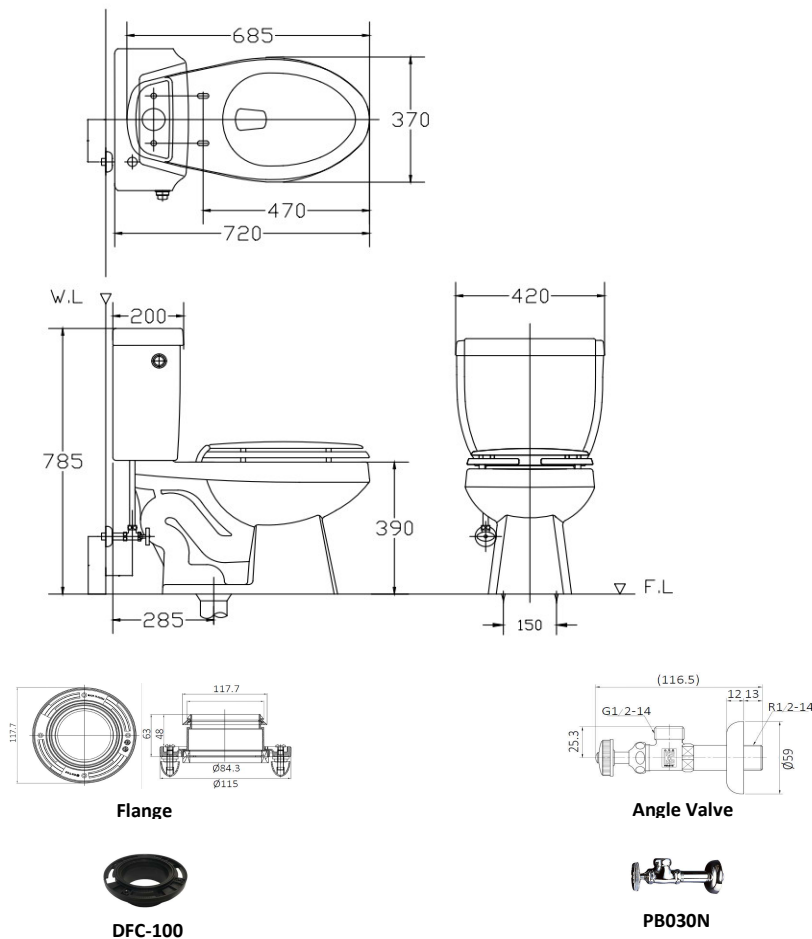

Technical Drawing

Some specs and products may not be available in your area.
You check with your nearest resler for the newly updated prices.
Please visit at www.daelim.id for your more information