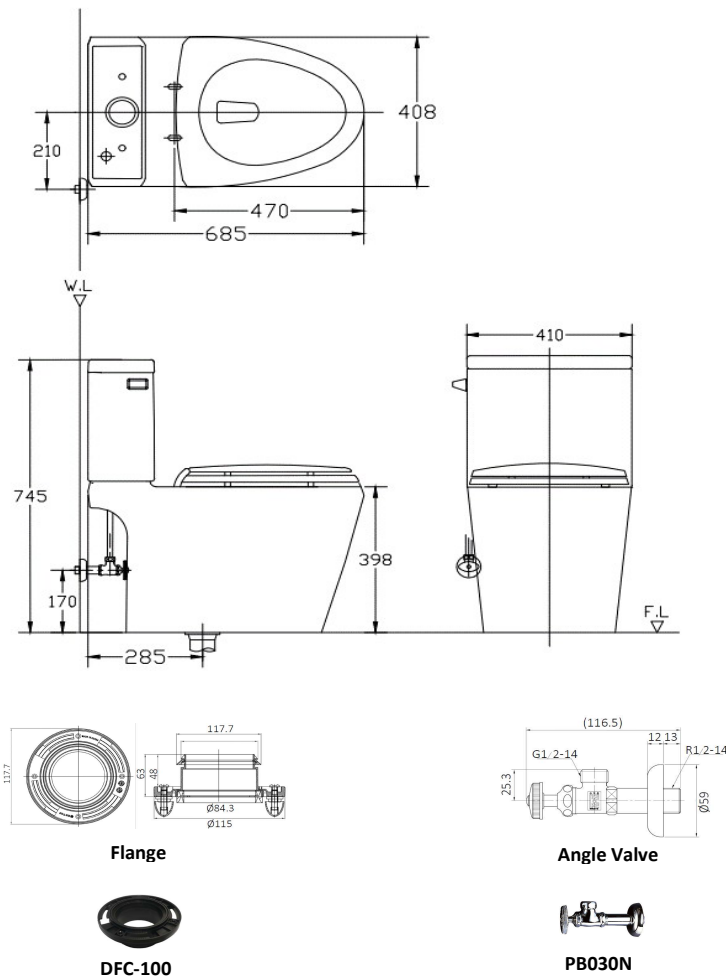

**DC-212N Close Coupled Toilet**

Siphonic - Single Flush : 6 Liter

Size : 685(W) x 408(D) x 745(H)

Seat & Cover : Polypropylene

Bowl Shape : Compact Elongated

Rough-in : 300mm

S/P Trap : S-Trap

**Technical Drawing**