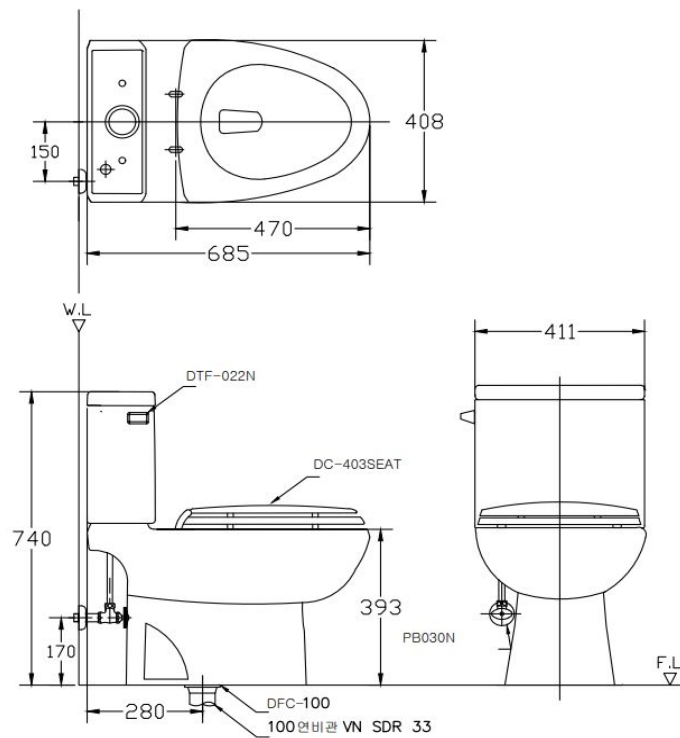

DC-211N Two Piece Water Closet

Dischargeing Volume : 6L

Size : 685(W) X 410(D) X 740(H)

Solid Duroplast Seat & Cover

Bowl Shape : International Standard

Material : Ceramic

Rough-in : 280mm

Technical Drawing