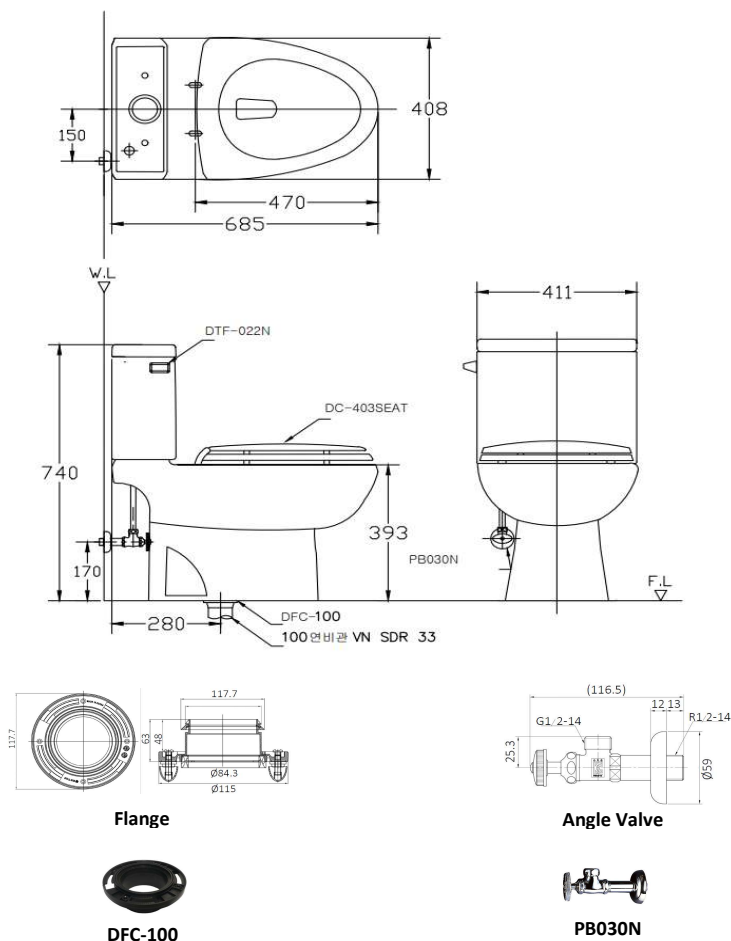

DC-211N Two Piece Toilet

Siphonic - Single Flush : 6 Liter

Size : 685(W) x 408(D) x 740(H)

Seat & Cover : Polypropylene

Bowl Shape : Compact Elongated

Rough-in : 300mm

S/P Trap : S-Trap

Technical Drawing