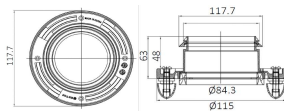

DC-1214 Close Coupled Toilet

Siphonic - Single Flush : 6 Liter

Size : 370(W) x 410(D) x 740(H)

Seat & Cover : Polypropylene

Bowl Shape : Round

Rough-in : 300mm

S/P Trap : S-Trap

Technical Drawing