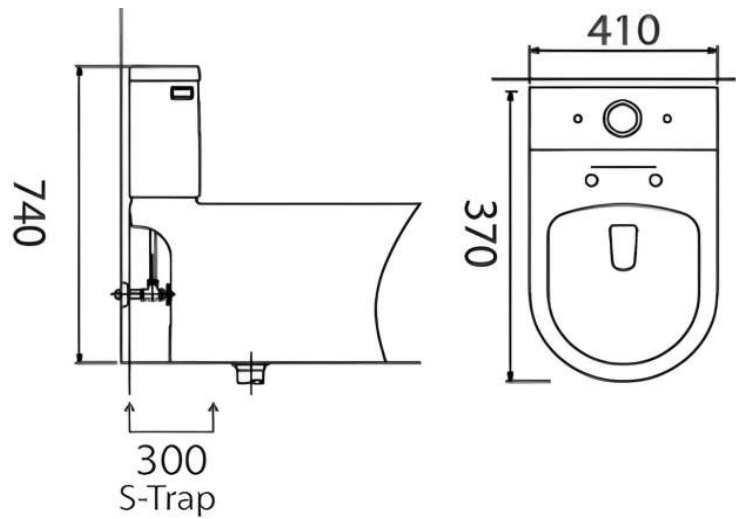

DC-1214 Close Coupled Toilet

Siphonic - Single Flush : 6 Liter

Size : 370(W) x 410(D) x 740(H)

Seat & Cover : Polypropylene

Bowl Shape : Round

Rough-in : 300mm

S/P Trap : S-Trap

Technical Drawing