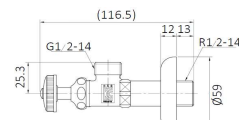

Angle Valve

Some specs and products may not be available in your area.
You check with your nearest resler for the newly updated prices.
Please visit at www.daelim.id for your more information